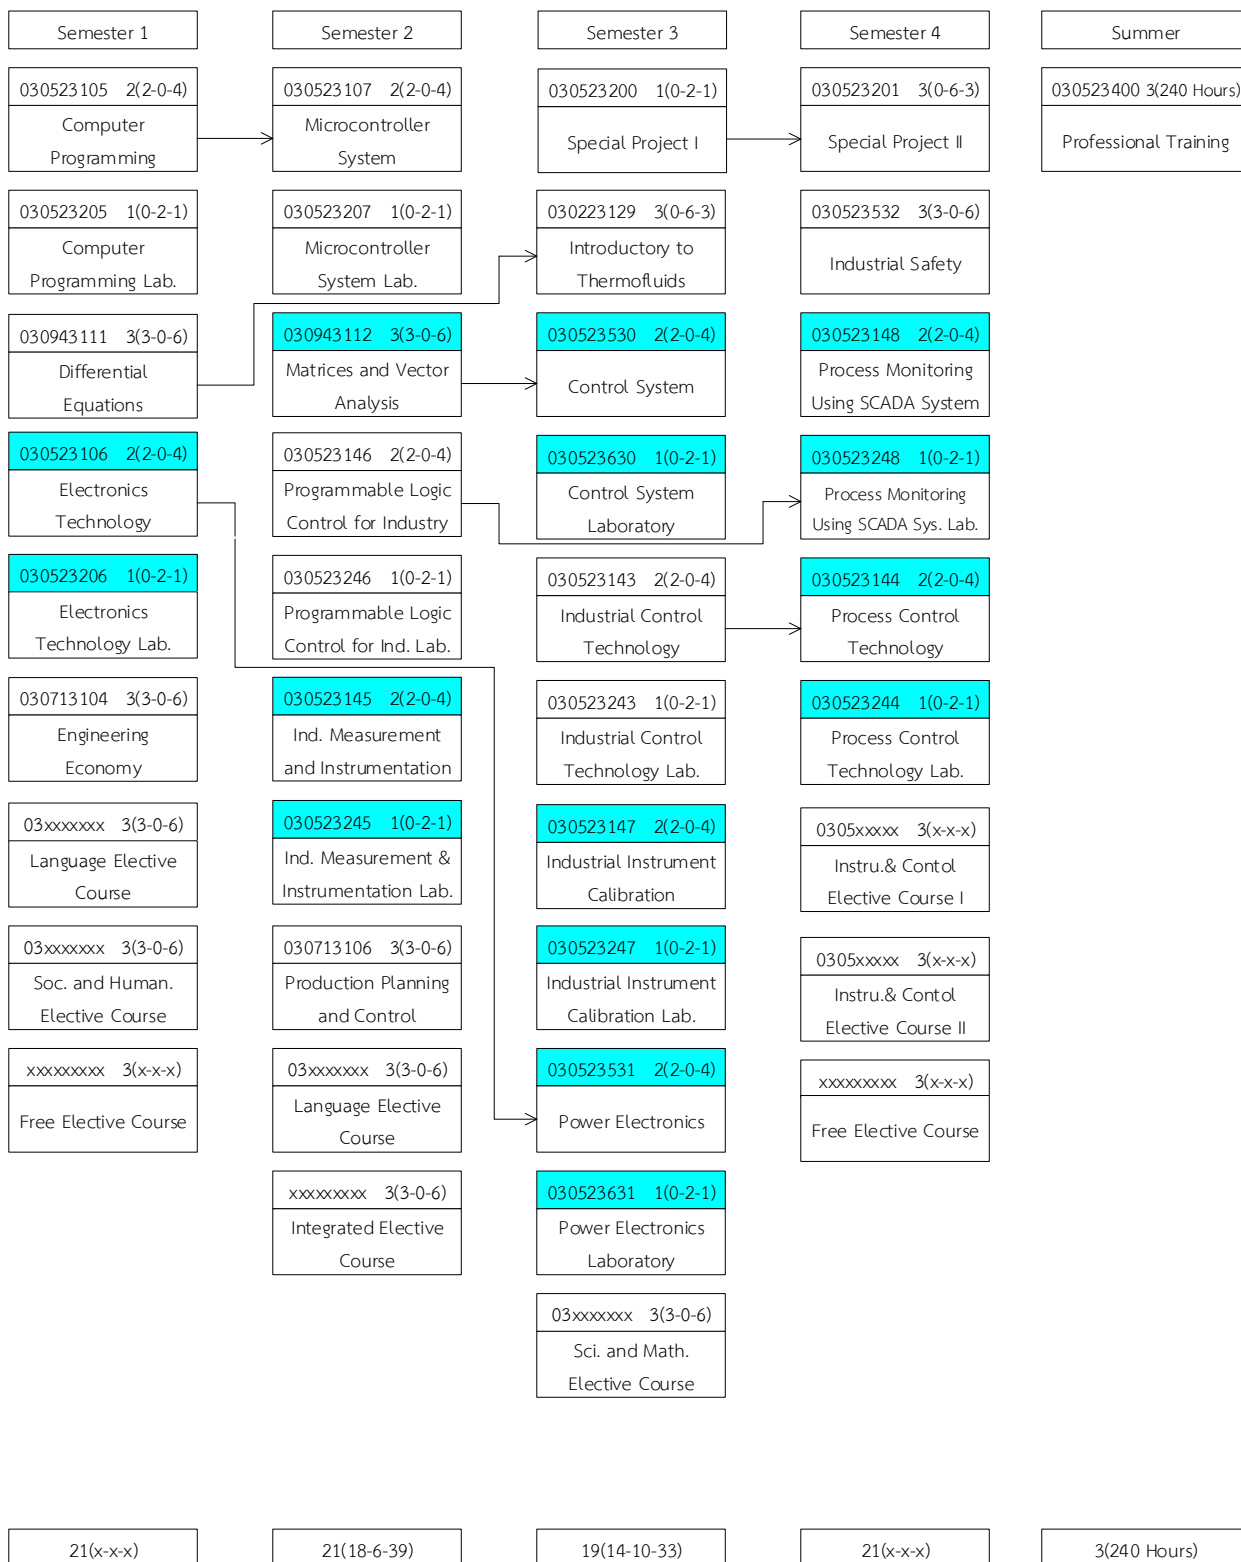

หลักสูตรอุตสาหกรรมศาสตรบัณฑิต สาขาวิชาเทคโนโลยีอิเล็กทรอนิกส์ (ต่อเนื่อง) แขนงวิชาเครื่องมือวัดและควบคุม